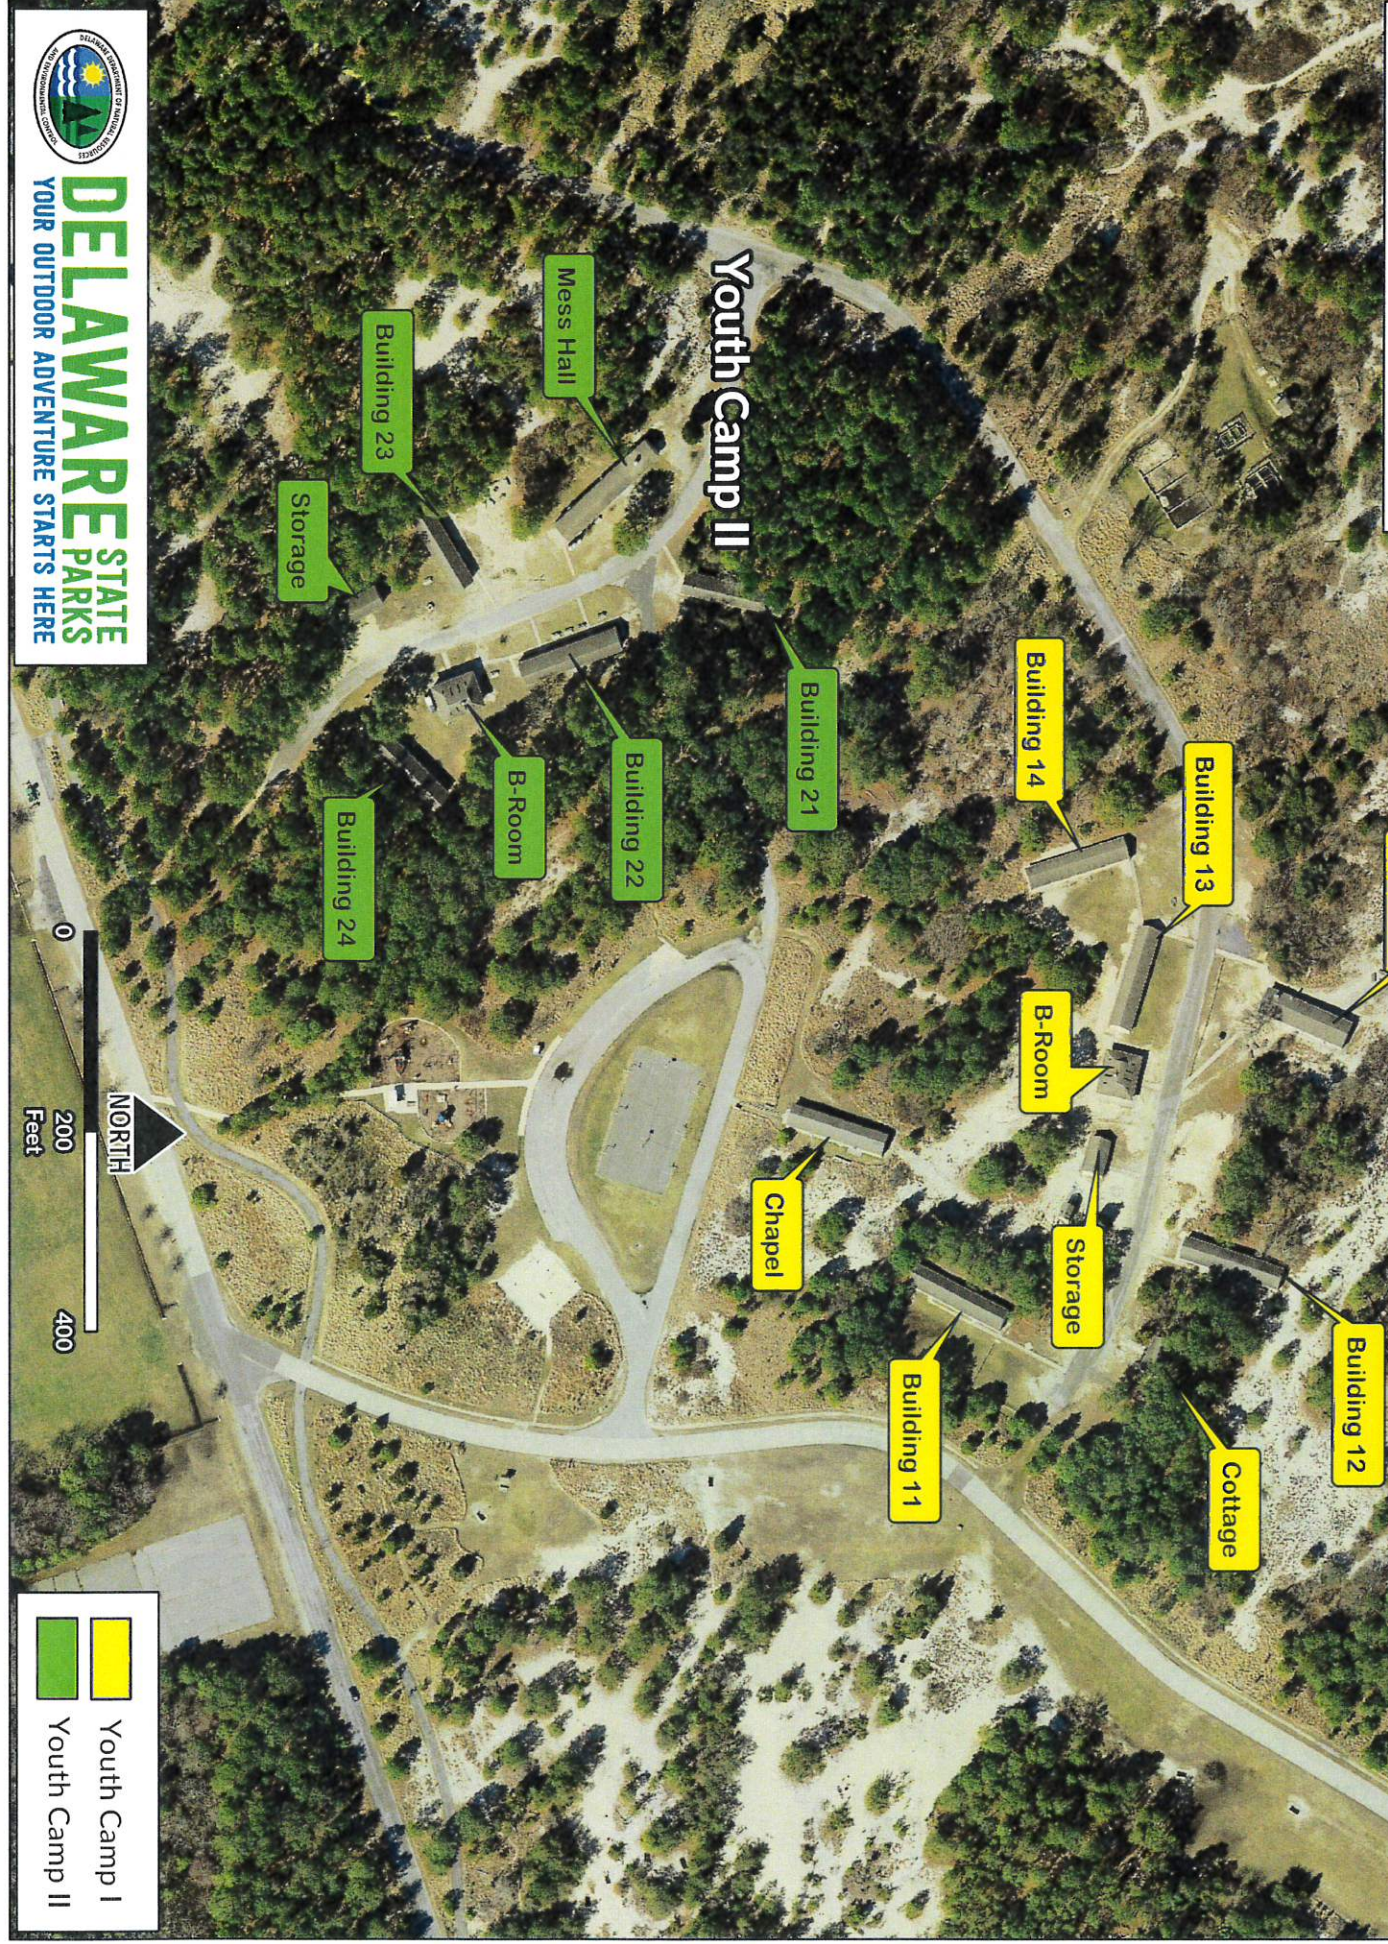

Youth Camp Area

Youth Camp I

Youth Camp II

Mess Hall

Building 12

Cottage

Building 13

B-Room

Building 14

Storage

Building 11

Chapel

Building 21

Building 22

B-Room

Building 24

Mess Hall

Building 23

Storage

DELAWARE STATE PARKS
YOUR OUTDOOR ADVENTURE STARTS HERE

	Youth Camp I
	Youth Camp II