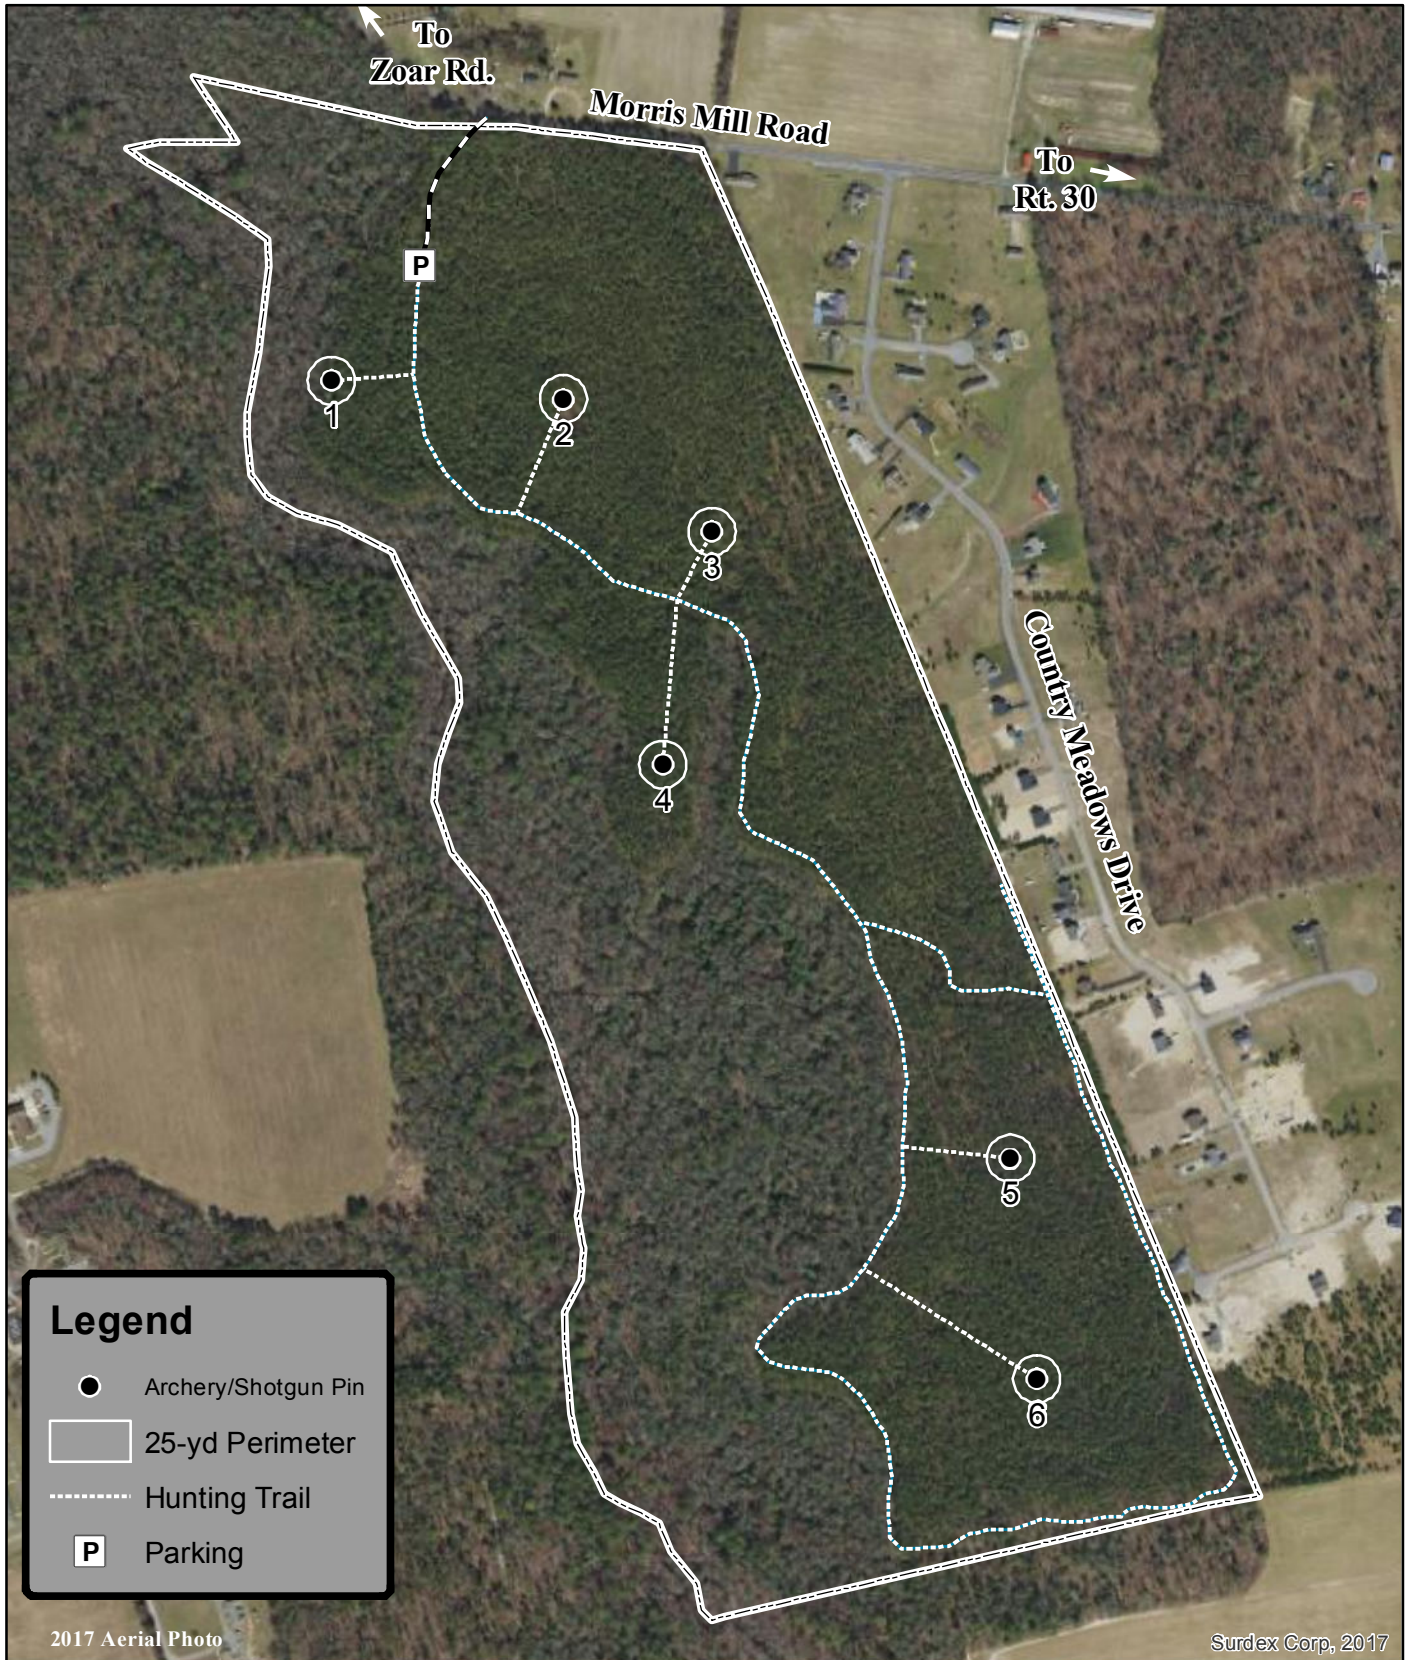

Cape Henlopen State Park Hunting Map - Godwin Tract 2019-20

Legend

- Archery/Shotgun Pin
- 25-yd Perimeter
- Hunting Trail
- P** Parking

2017 Aerial Photo

Surdex Corp., 2017

Updated Jul 30, 2019
Environmental Stewardship Program
Division of Parks and Recreation